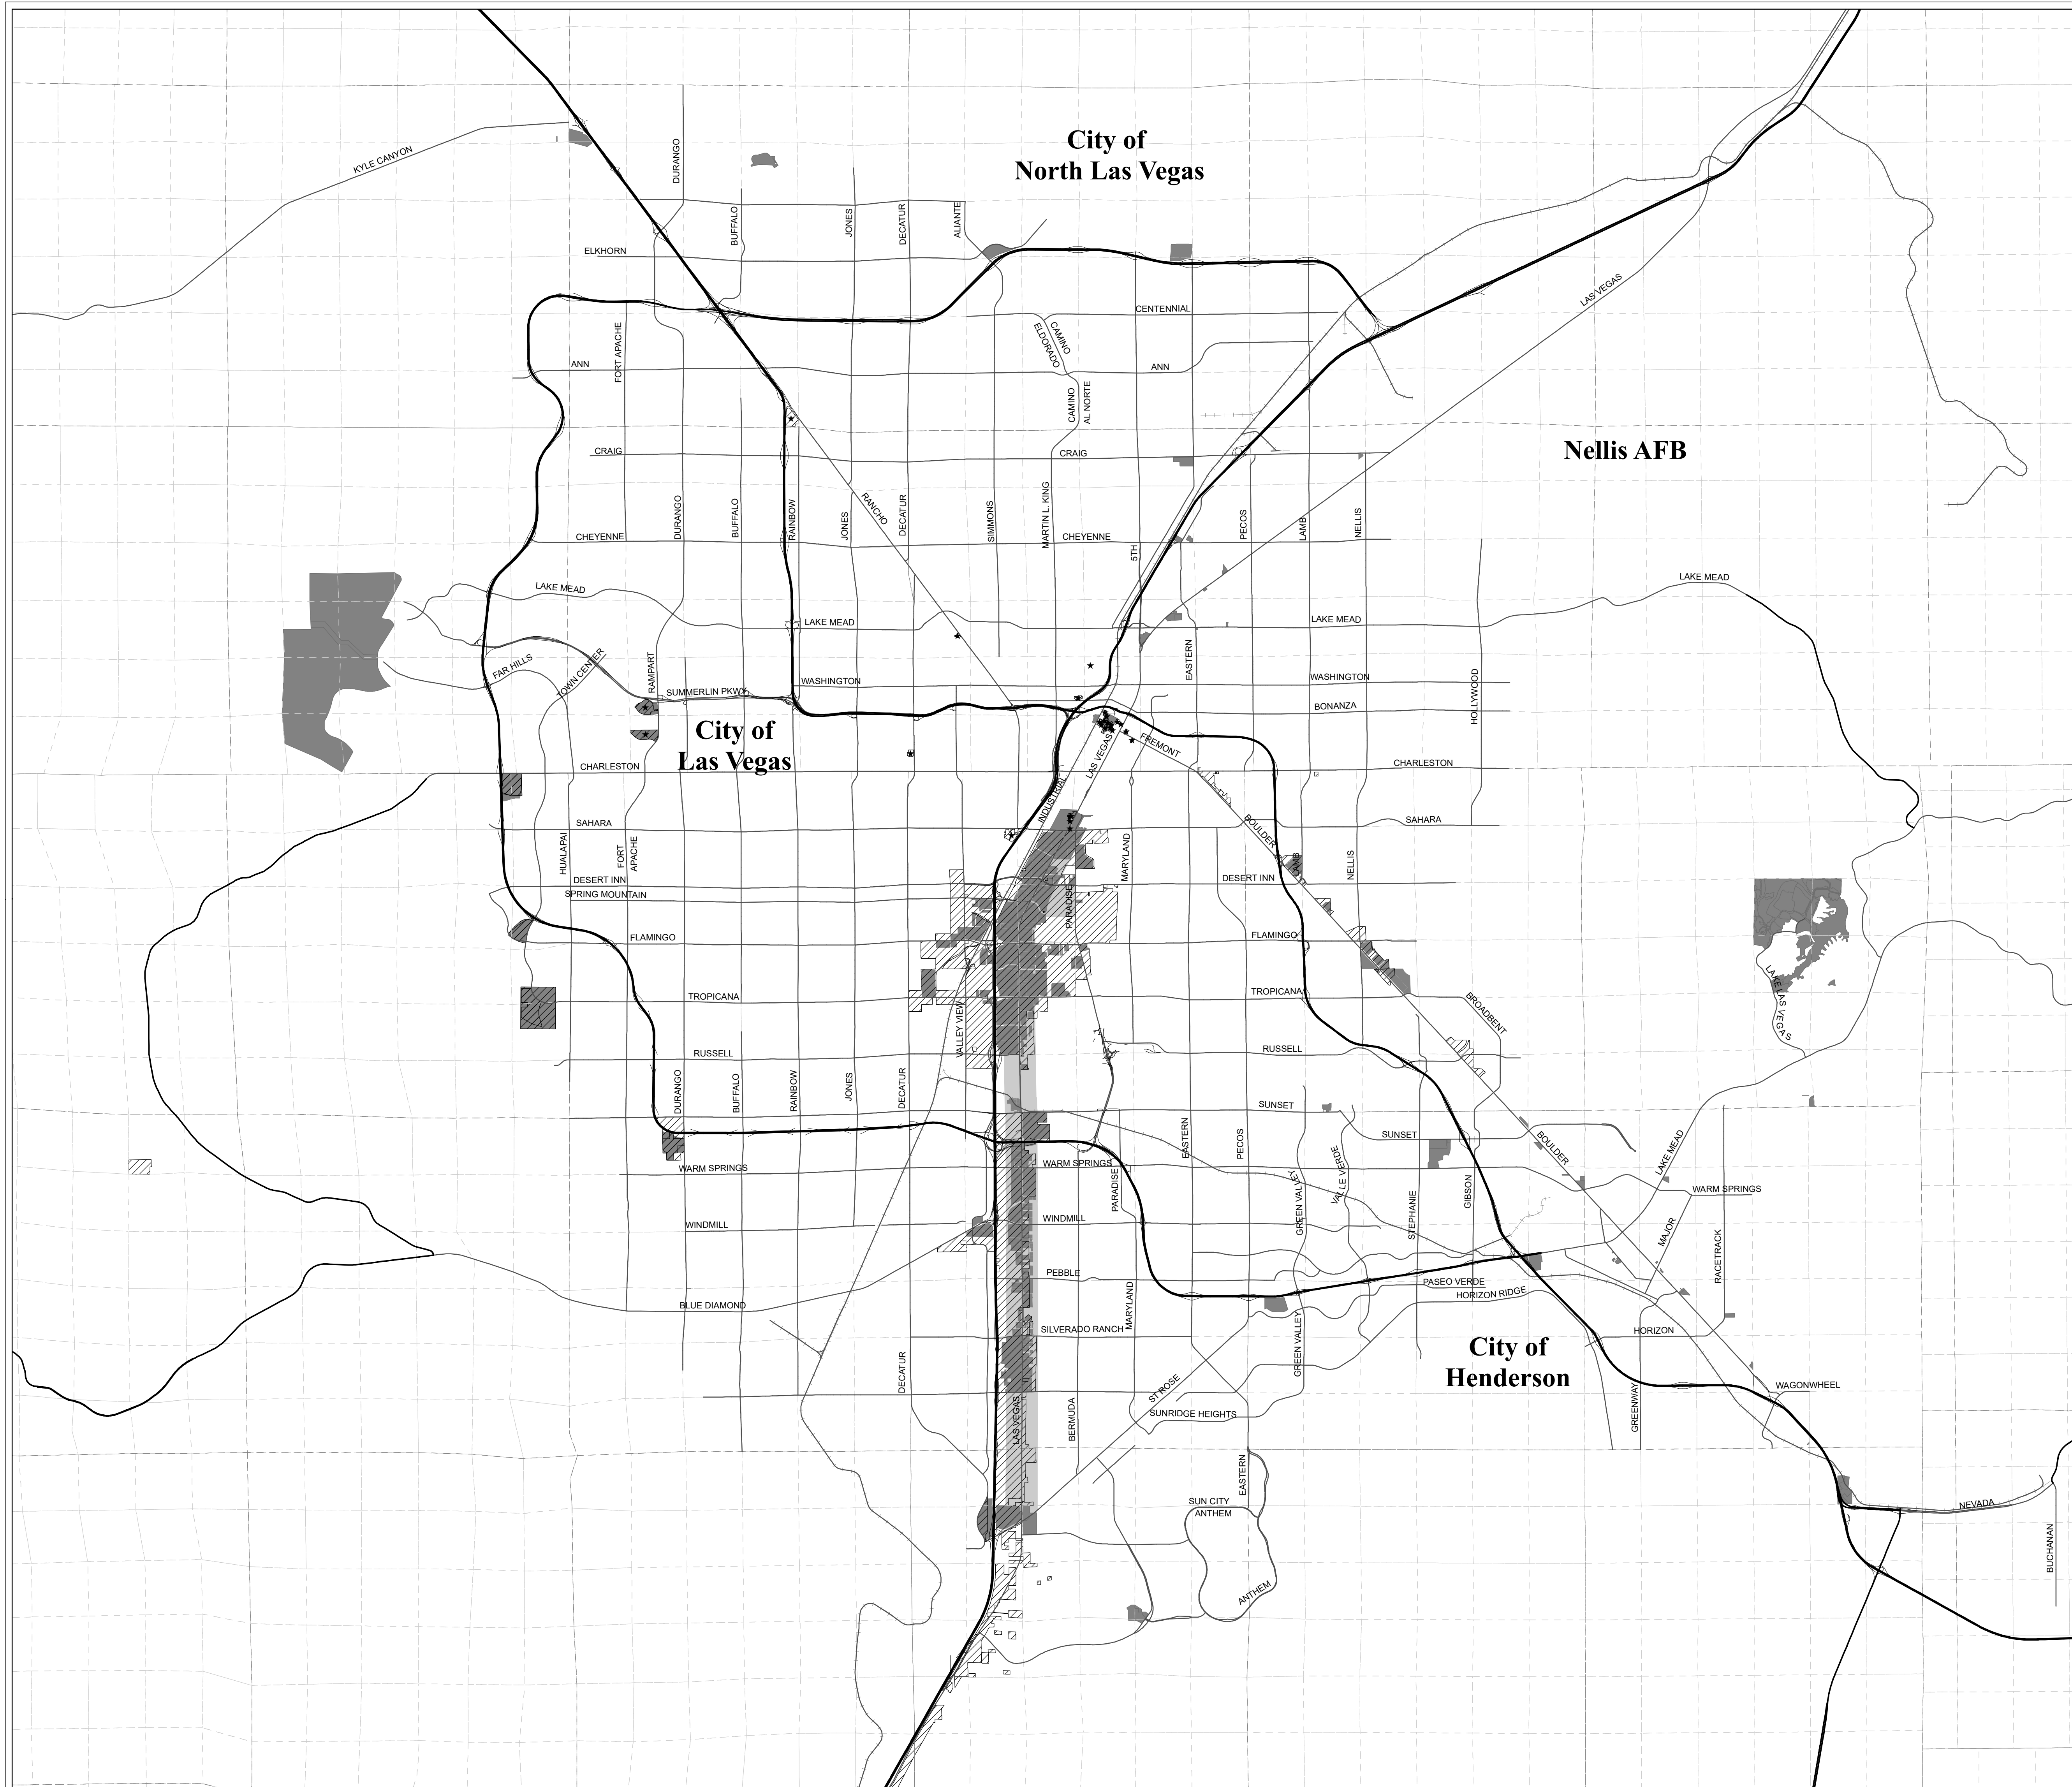

GAMING ENTERPRISE DISTRICTS and LOCATIONS APPROVED for NON-RESTRICTED GAMING

Las Vegas Valley
Clark County, Nevada

- * Existing Non-Restricted Gaming Locations (CLV)
- Gaming Enterprise Districts
- Las Vegas Blvd Corridor
- ▨ Master Planned for Resort Hotels
- - - Book Boundaries
- - - Section Boundaries
- ≡ Freeways
- Major Streets
- - - Railroads

Map Created: December 2024

This information is for display purposes only.
No liability is assumed as to the accuracy of the data delineated hereon.